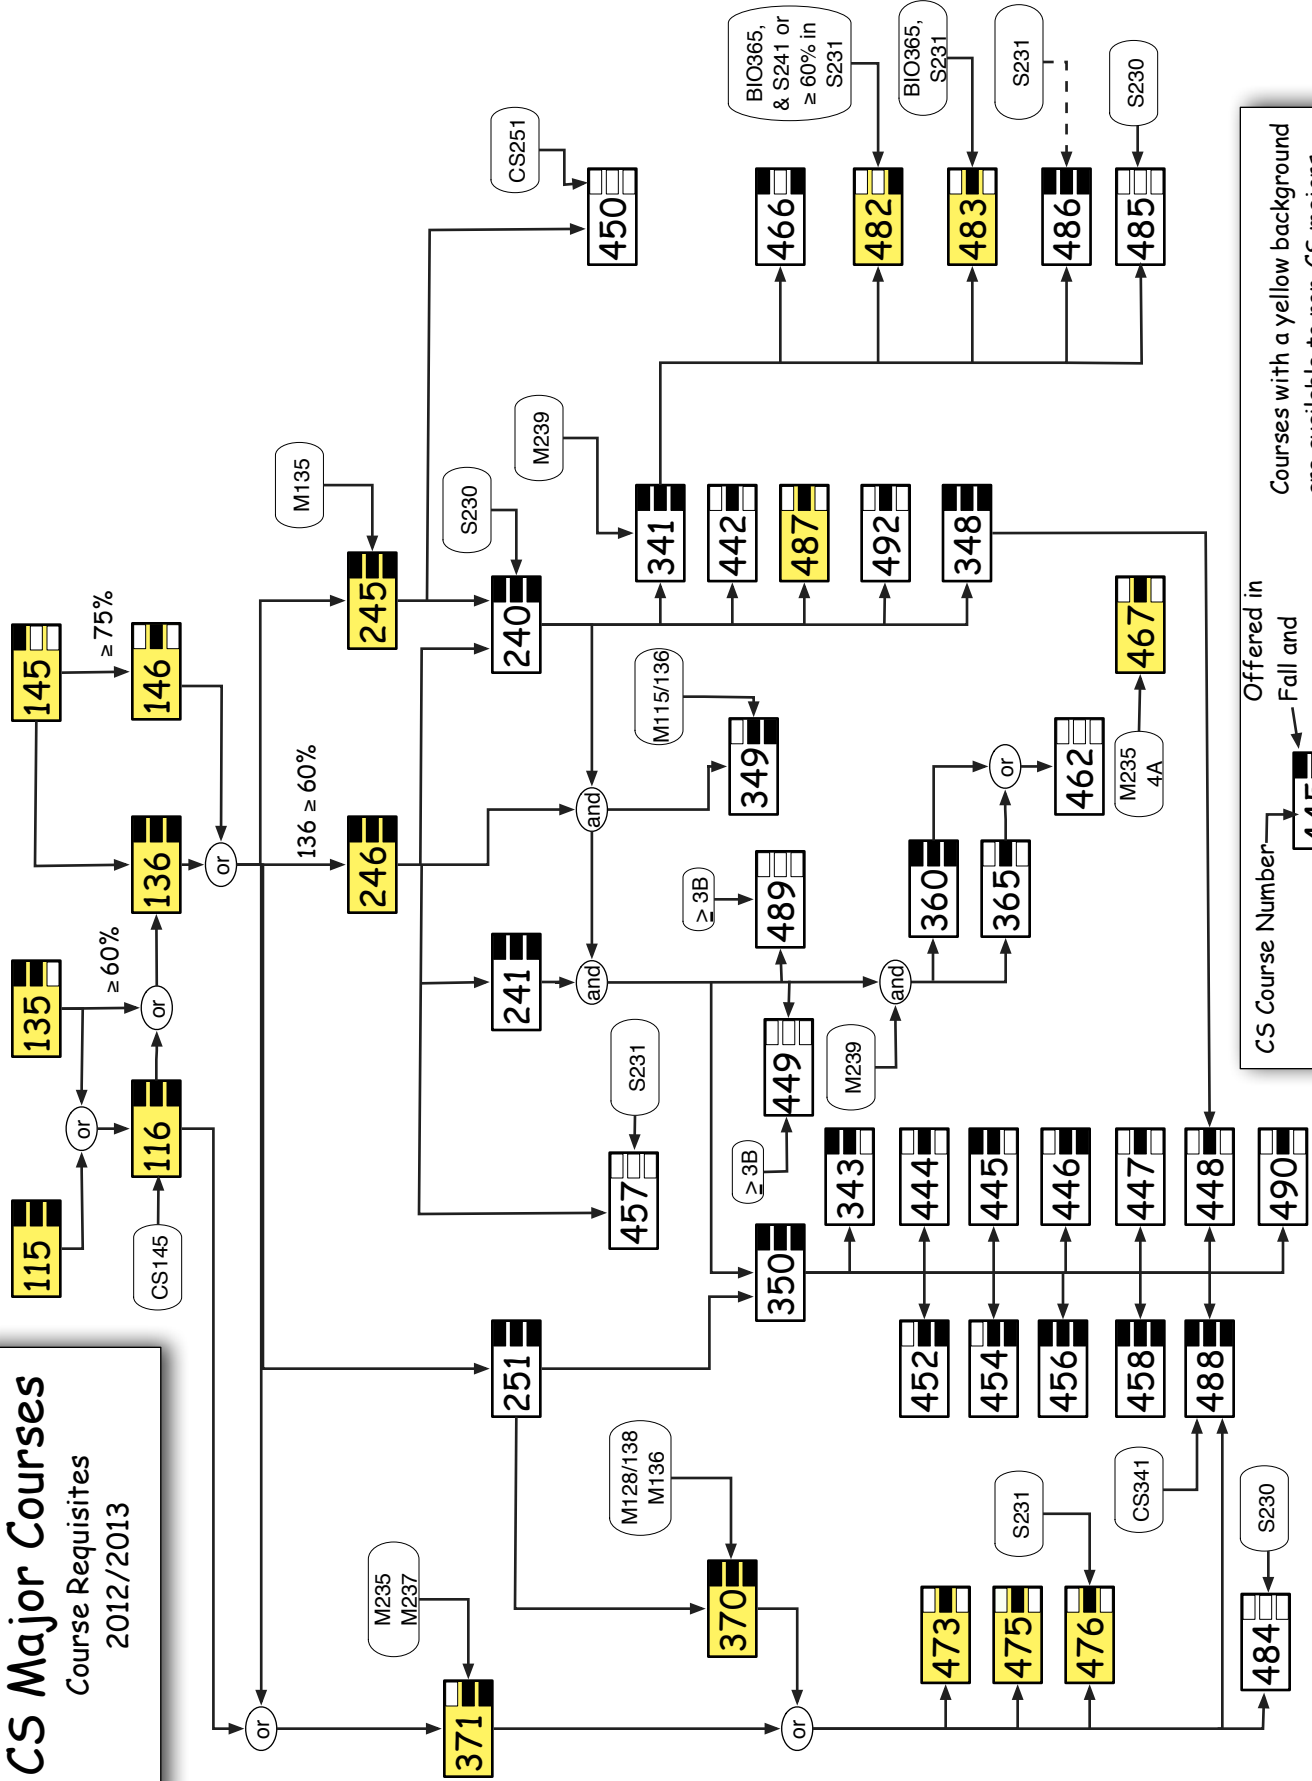

CS Major Courses

Course Requisites

2012/2013

CS Course Number → Offered in

Fall and Winter, but not Spring
 (Courses with a yellow background are available to non-CS majors.)

Prerequisite: →
 Co-requisite: - - - →

If all three are blank, there is no specified term of offering.